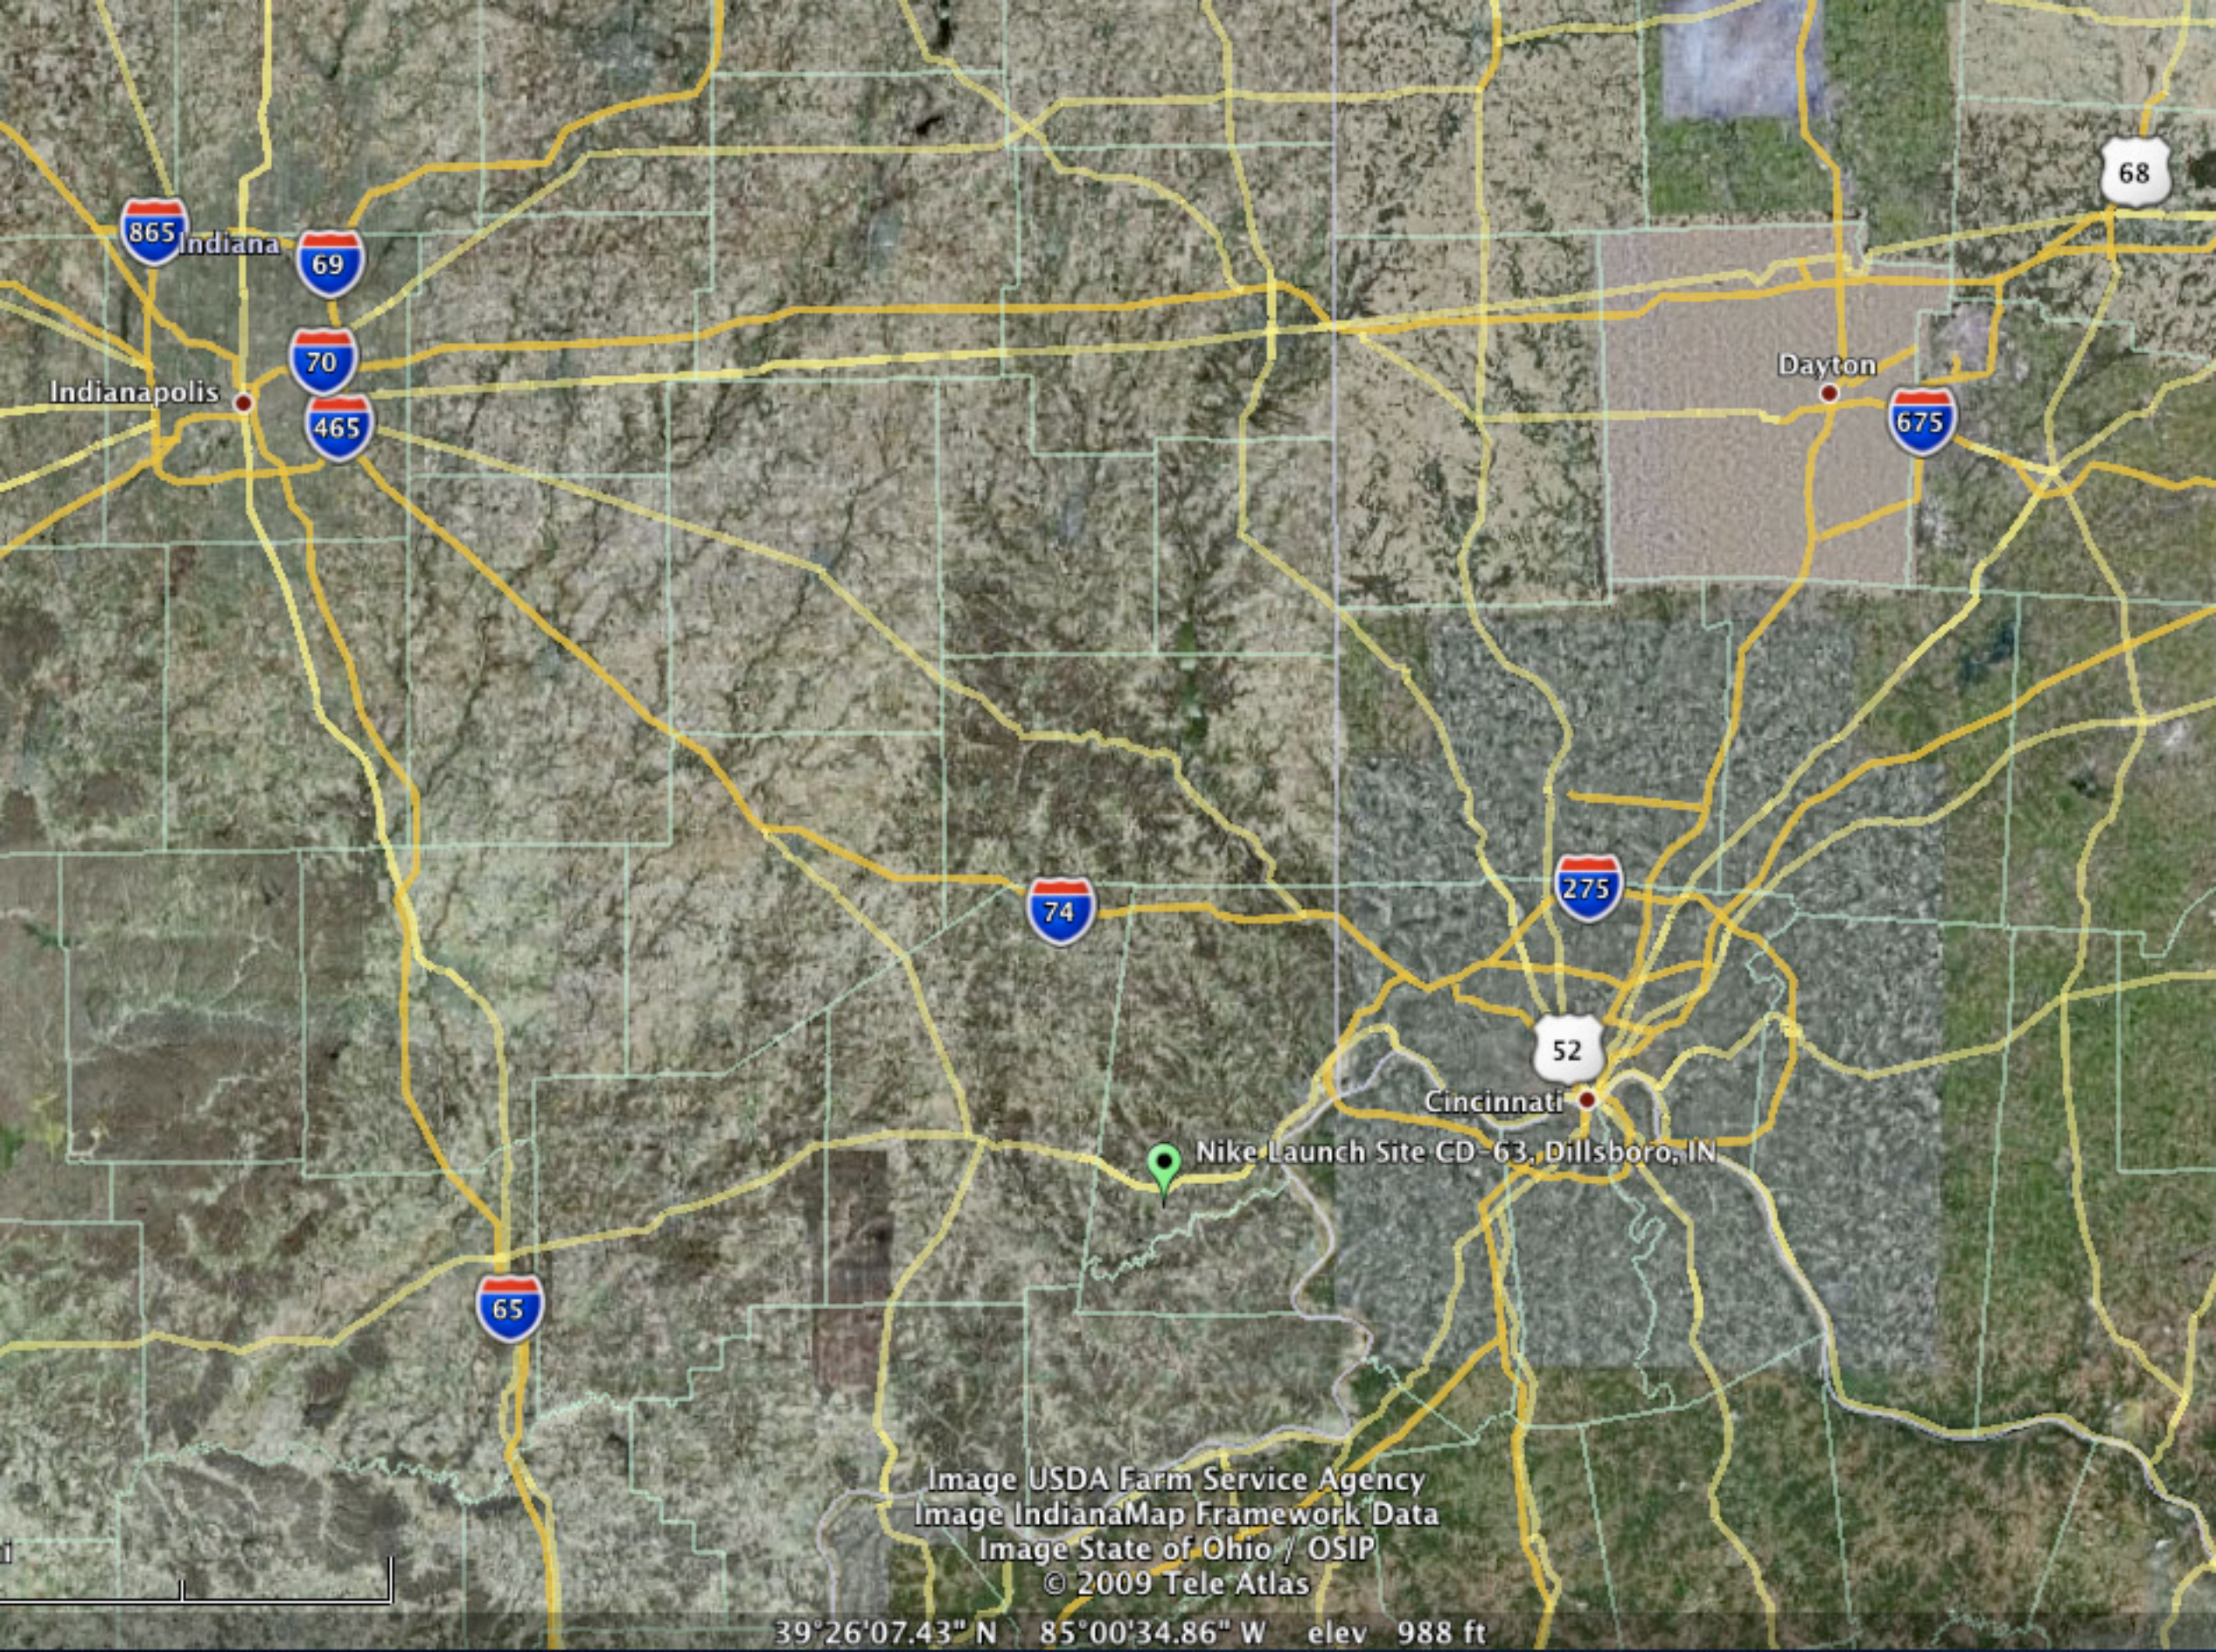

Nike launch site CO-03, Ollsboro, IN

262

Image IndianaMap Framework Data

© 2009 Tele Atlas

39°00'05.38" N 85°02'02.50" W elev 866 ft

725 ft

Two

Dillsboro

North St

Sunset Dr

50

Nike Launch Site CD-63, Dillsboro, IN

State Rd 63

Image IndianaMap Framework Data

© 2009 Tele Atlas

39°00'46.85" N 85°02'48.76" W elev 862 ft

Two

Indianapolis

Dayton

Cincinnati

Nike Launch Site CD-63, Dillsboro, IN

Image USDA Farm Service Agency
Image IndianaMap Framework Data
Image State of Ohio / OSIP
© 2009 Tele Atlas

39°26'07.43" N 85°00'34.86" W elev 988 ft