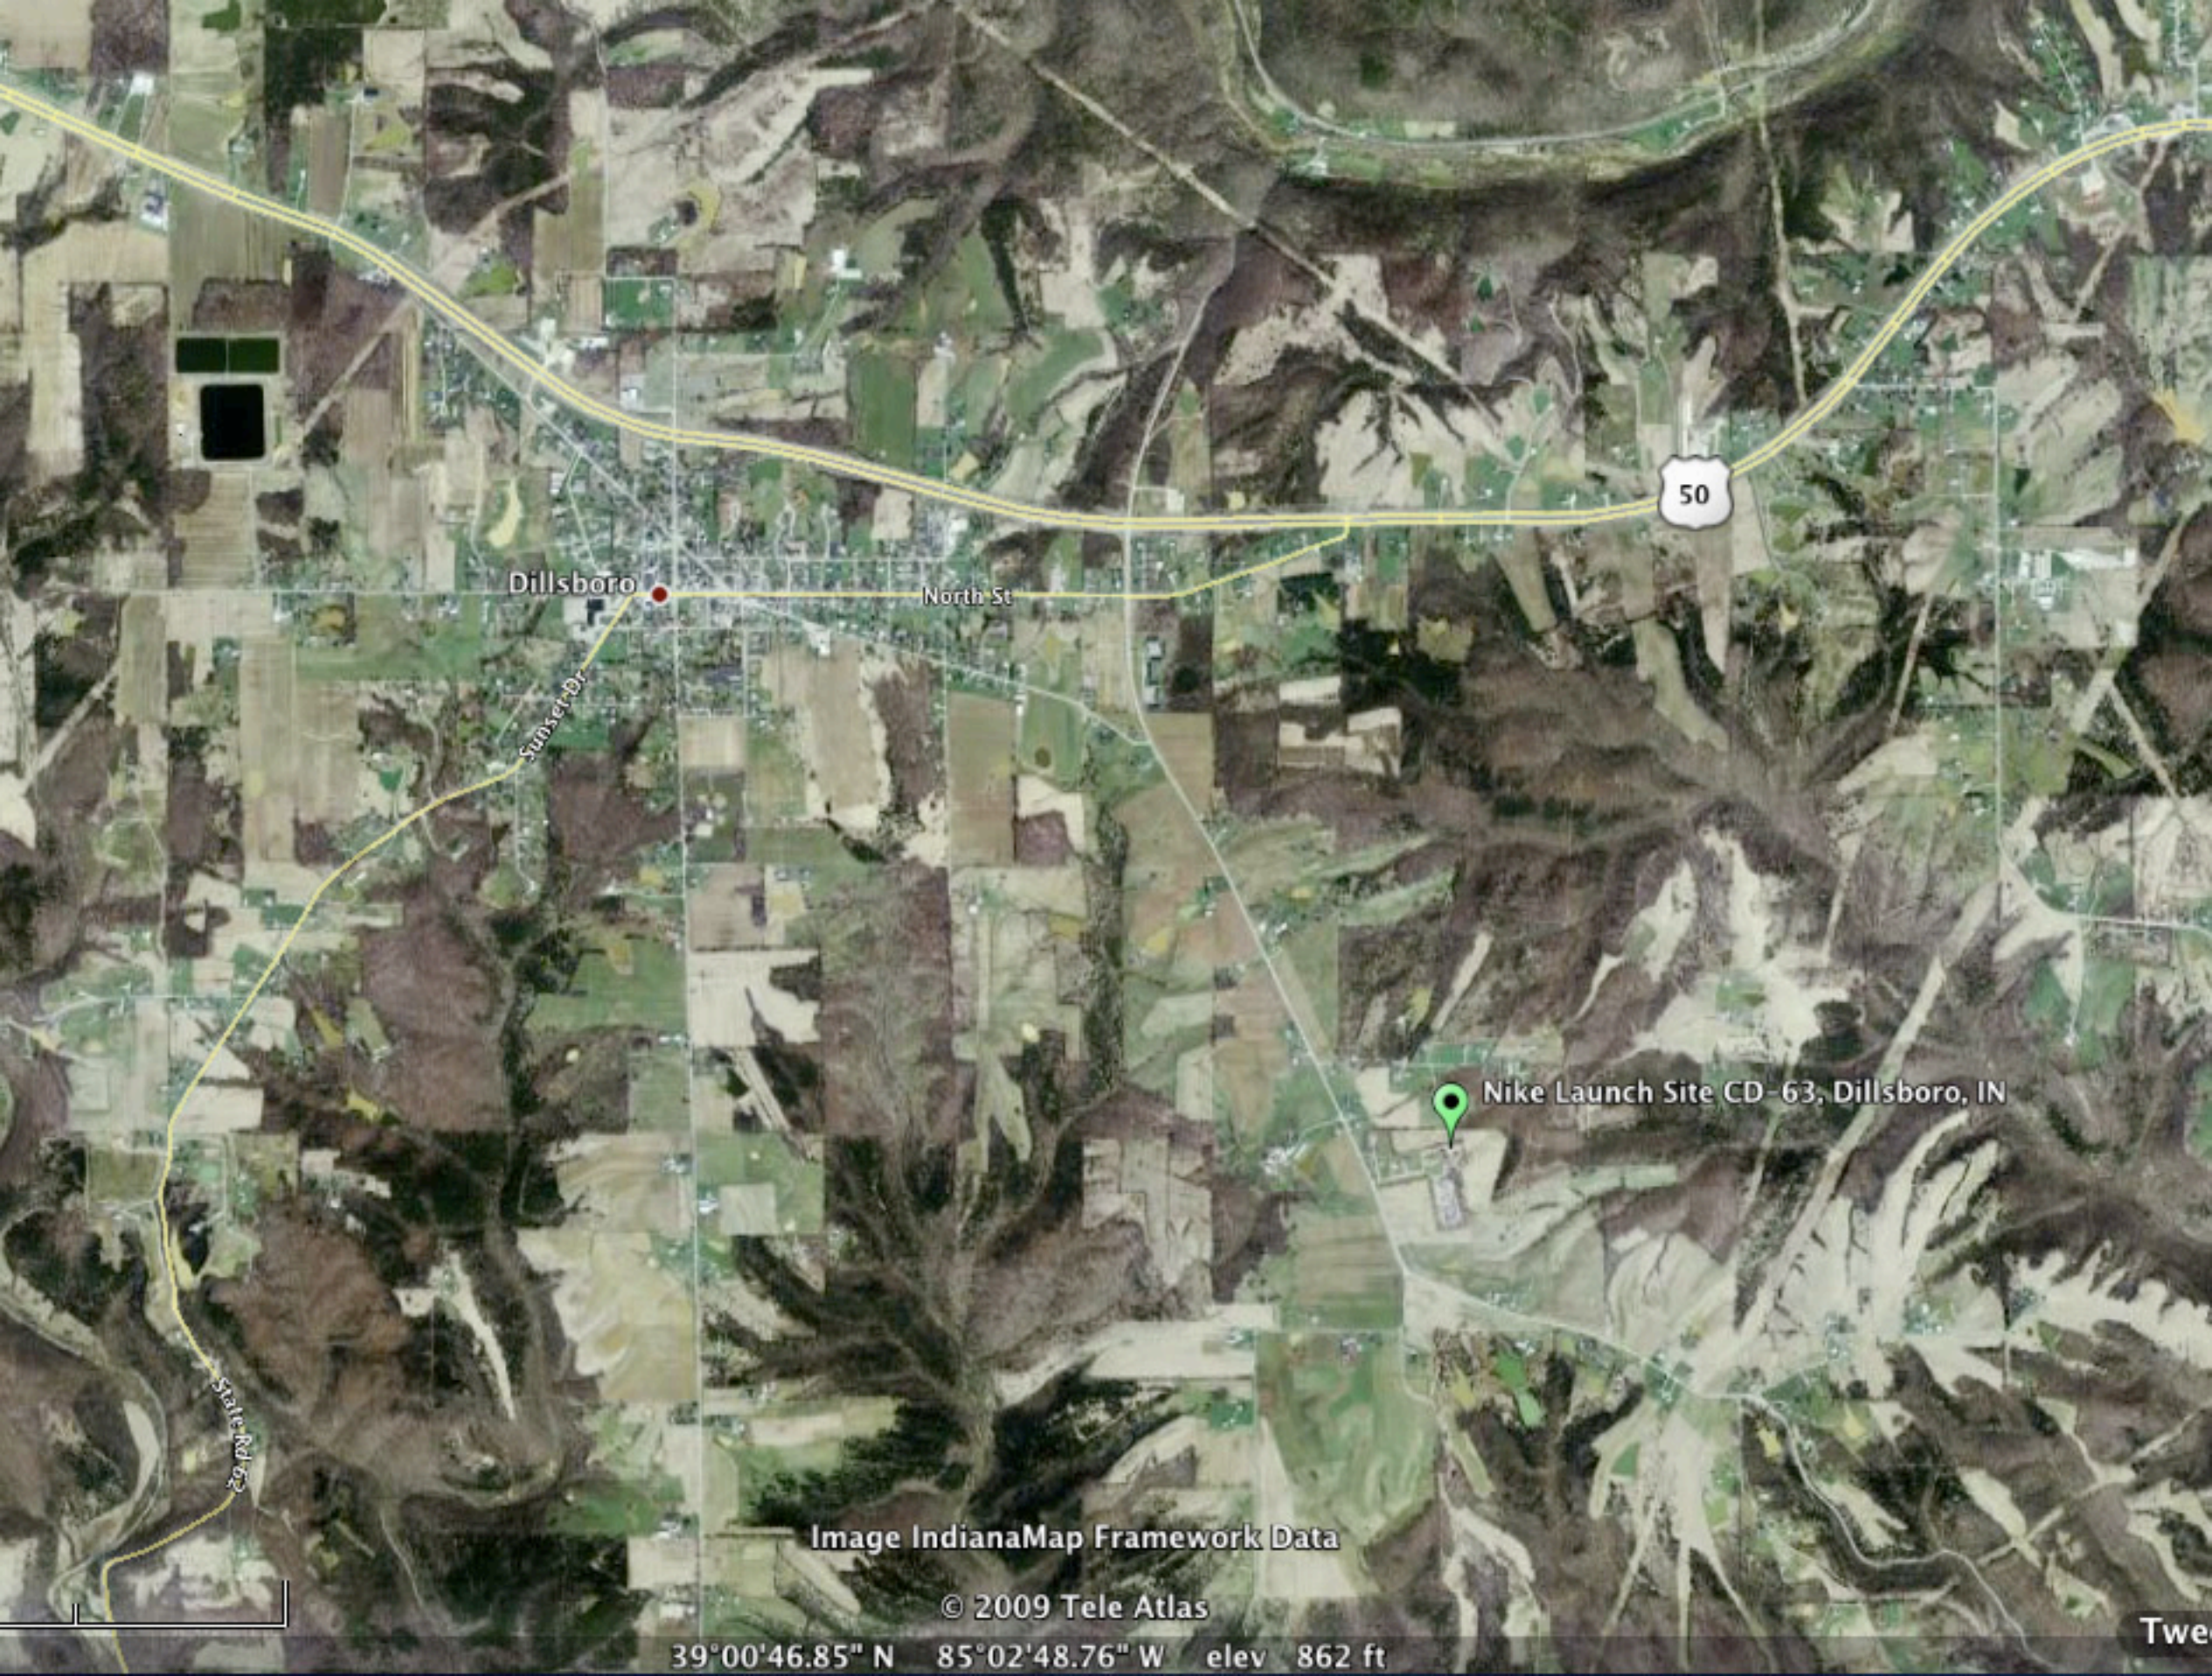

Nike launch site CO-03, Ollsboro, IN

262

Image IndianaMap Framework Data

© 2009 Tele Atlas

39°00'05.38" N 85°02'02.50" W elev 866 ft

725 ft

Two

Dillsboro

North St

Sunset Dr

50

Nike Launch Site CD-63, Dillsboro, IN

State Rd 63

Image IndianaMap Framework Data

© 2009 Tele Atlas

39°00'46.85" N 85°02'48.76" W elev 862 ft

Two

Indianapolis

Dayton

Cincinnati

Nike Launch Site CD-63, Dillsboro, IN

Image USDA Farm Service Agency
Image IndianaMap Framework Data
Image State of Ohio / OSIP
© 2009 Tele Atlas

39°26'07.43" N 85°00'34.86" W elev 988 ft